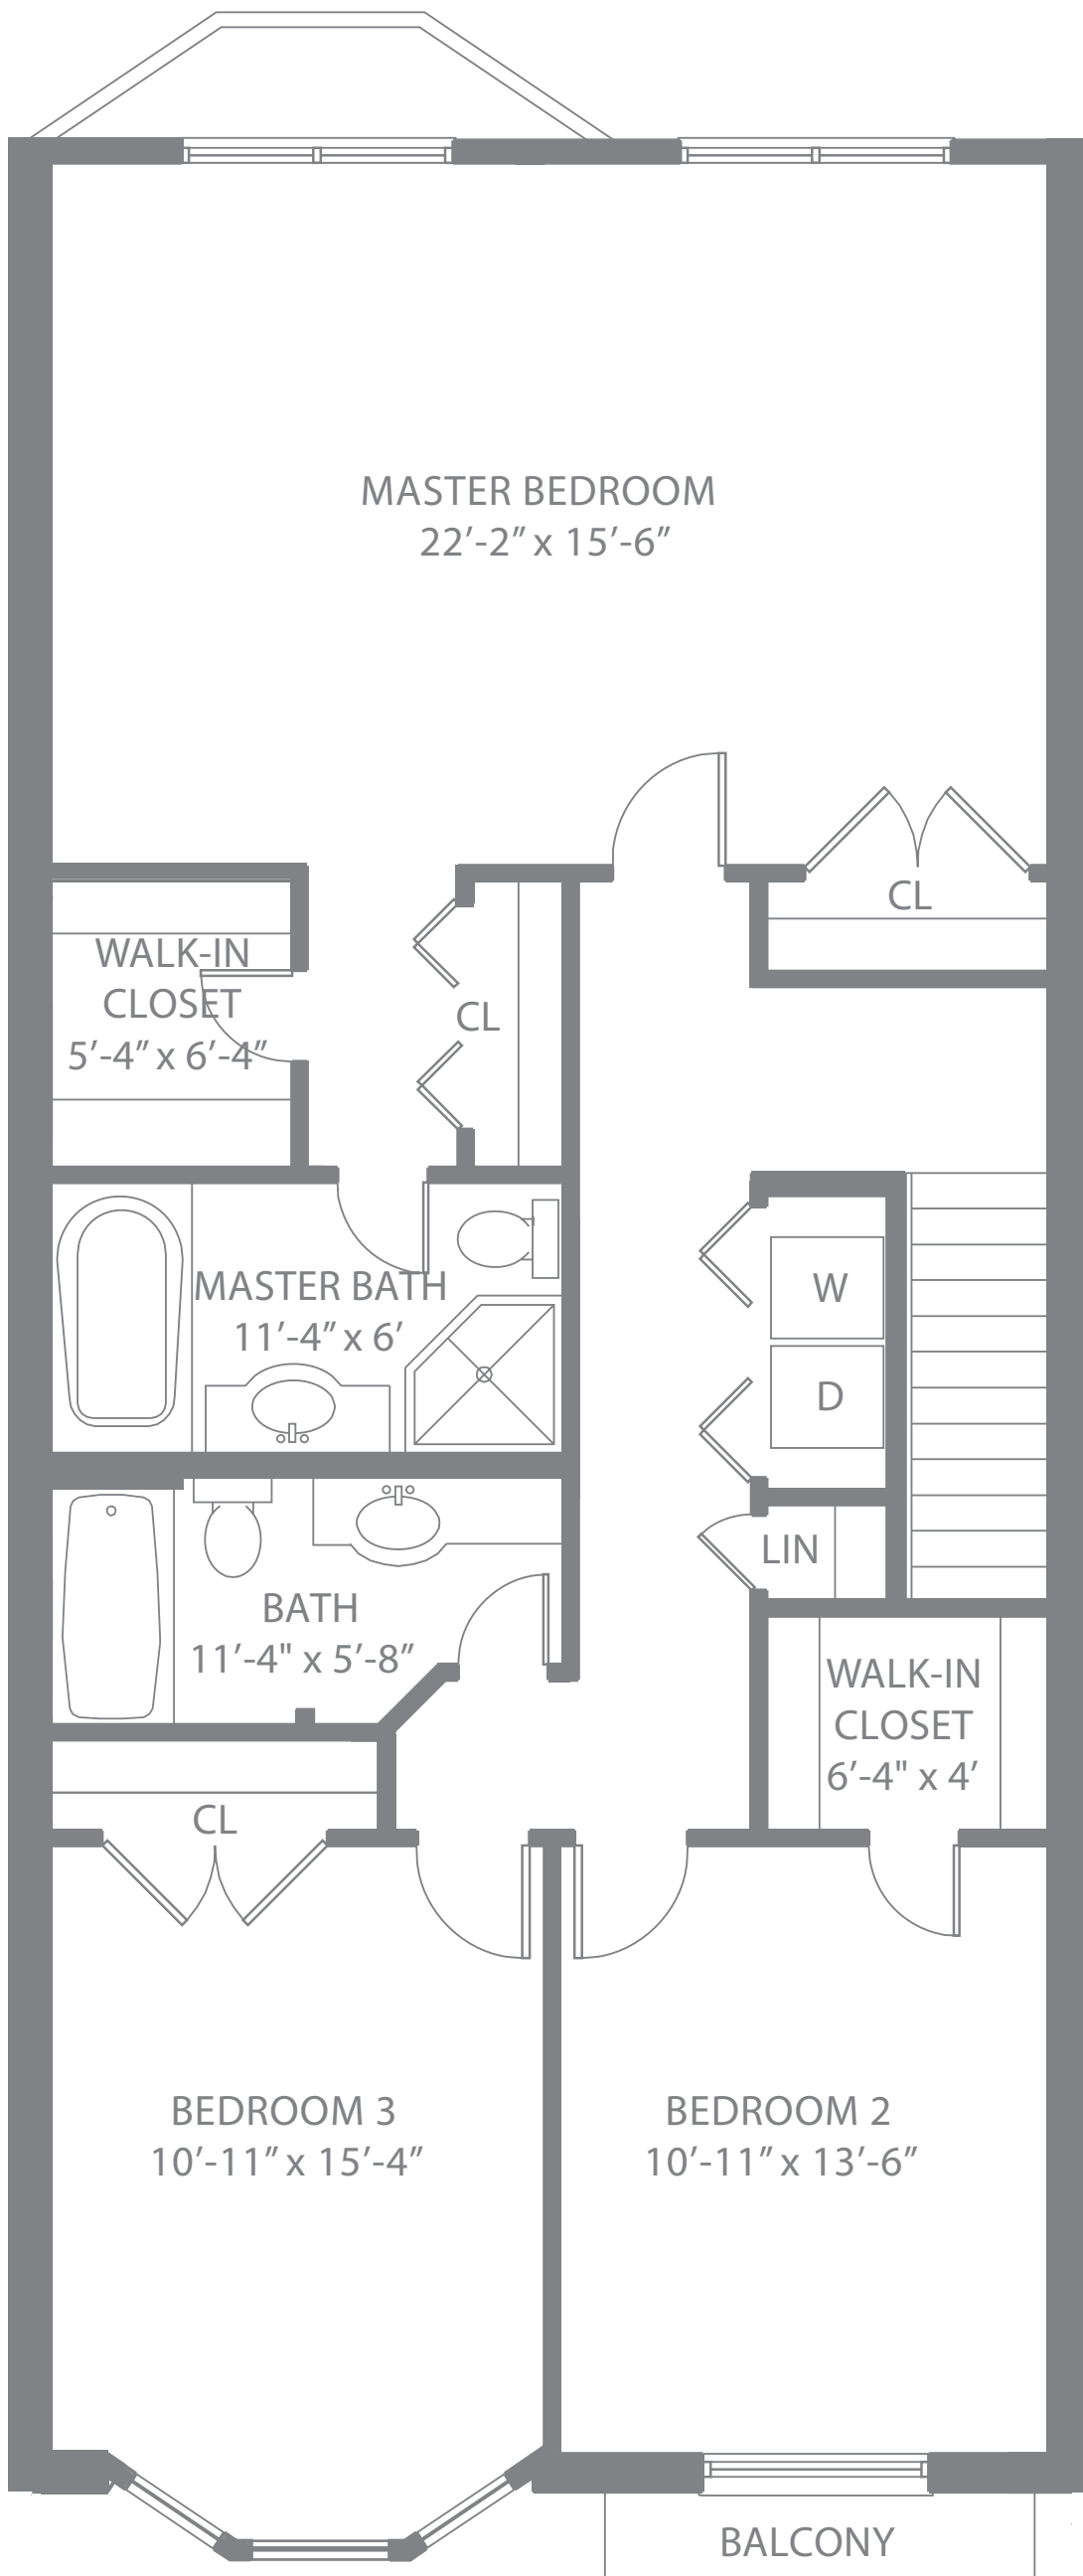

# SOUNDVIEW POINTE

BUILDING 7  
THIRD FLOOR

3 BEDROOMS  
2 BATHROOMS  
BALCONY

---

---

---

---

---

---

---

---

Sales Center Open Daily  
RSVP at 718-819-0888

For more information contact: Venus Lin  
Cell: 646-533-3311 • Tel: 718-819-0888  
Fax: 718-460-5087 • venus163@gmail.com

All dimensions are approximate and subject to construction variances.  
Plans may contain minor variations from floor to floor.