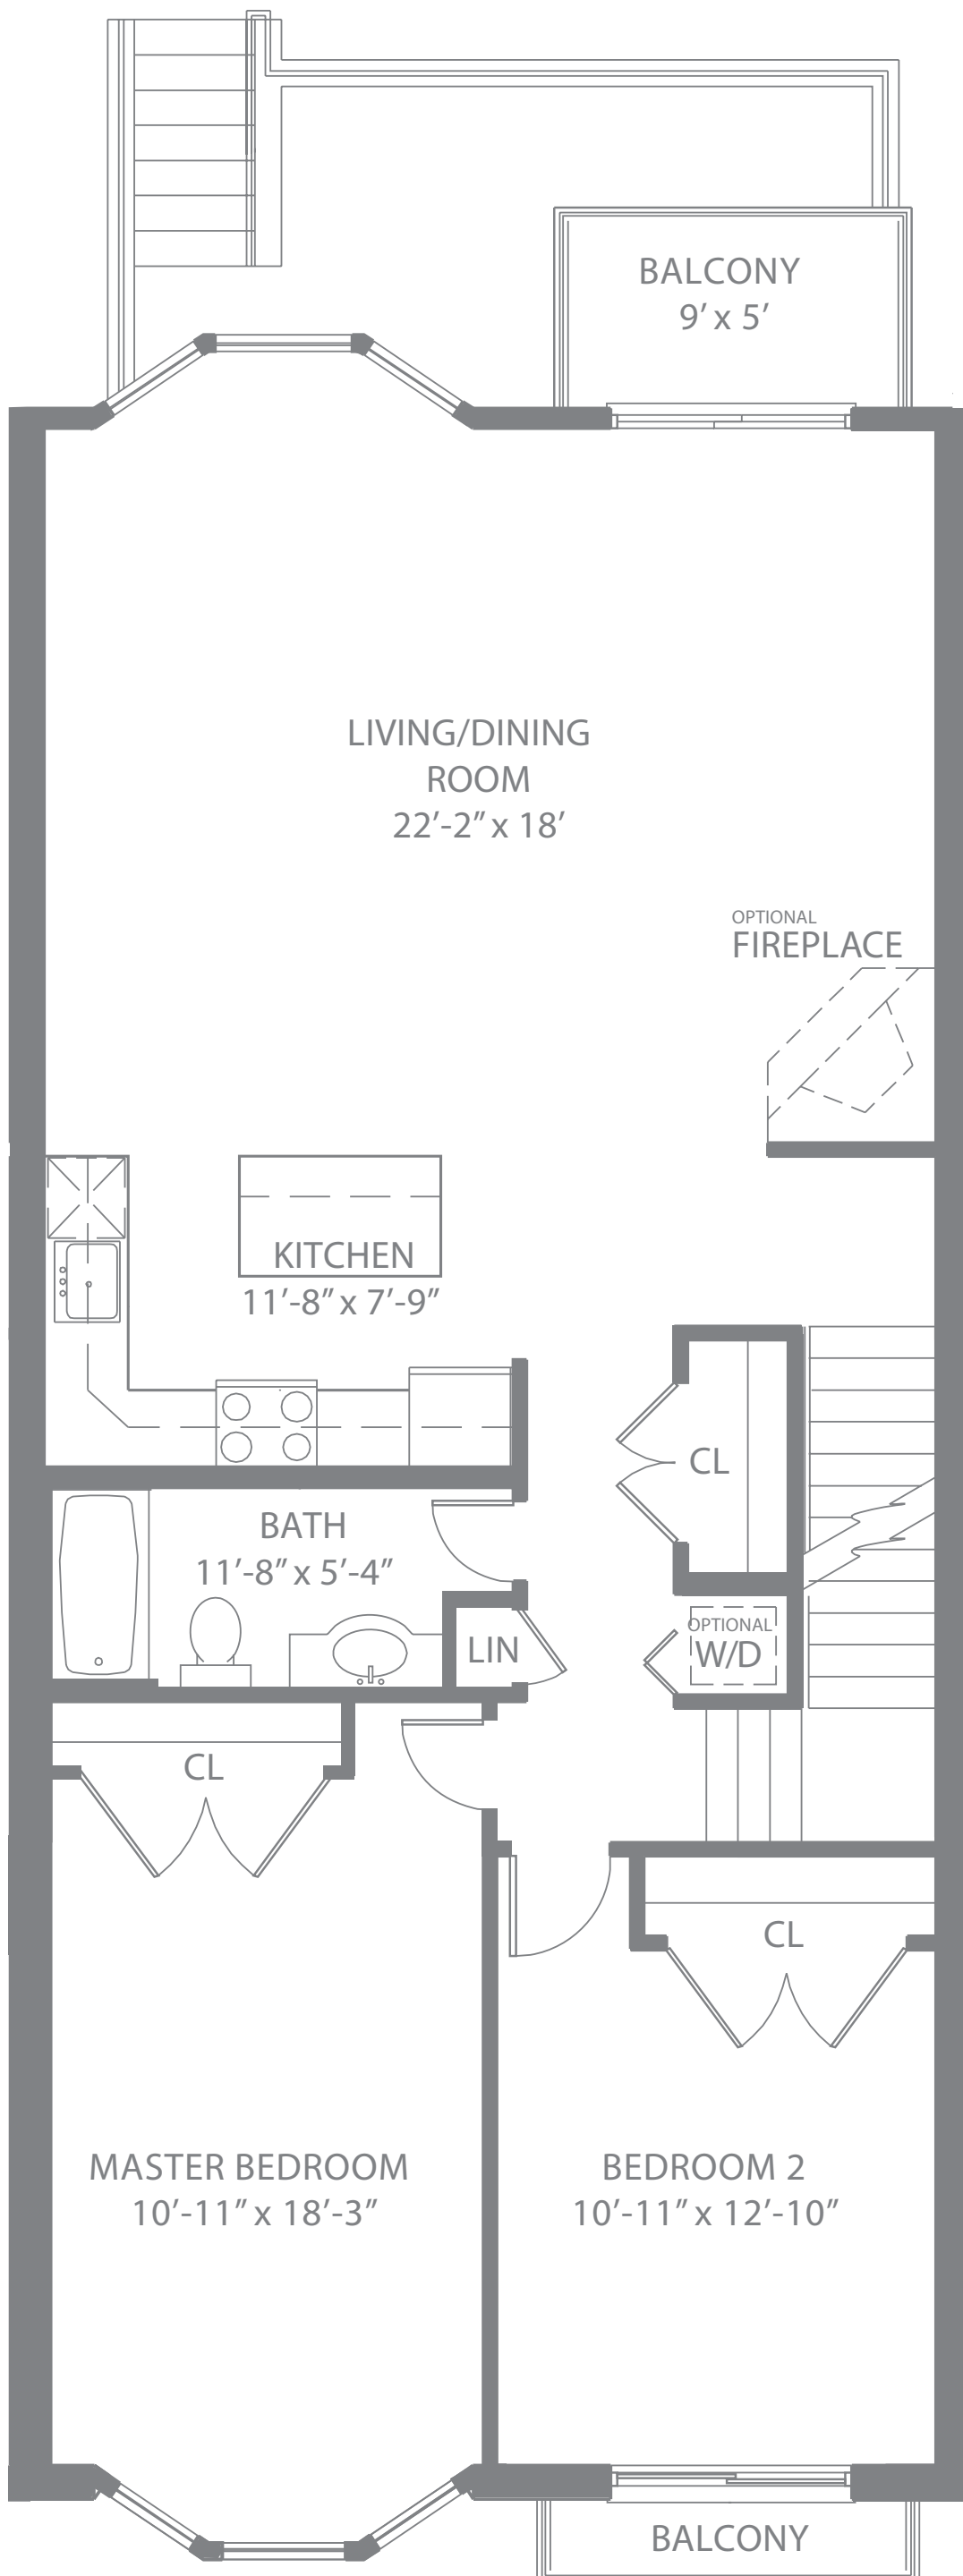

SOUNDVIEW POINTE

BUILDING 7 SECOND FLOOR

2 BEDROOMS
1.5 BATHROOMS
2 BALCONIES

Sales Center Open Daily
RSVP at 718-819-0888

For more information contact: Venus Lin
Cell: 646-533-3311 • Tel: 718-819-0888
Fax: 718-460-5087 • venus163@gmail.com

All dimensions are approximate and subject to construction variances.
Plans may contain minor variations from floor to floor.