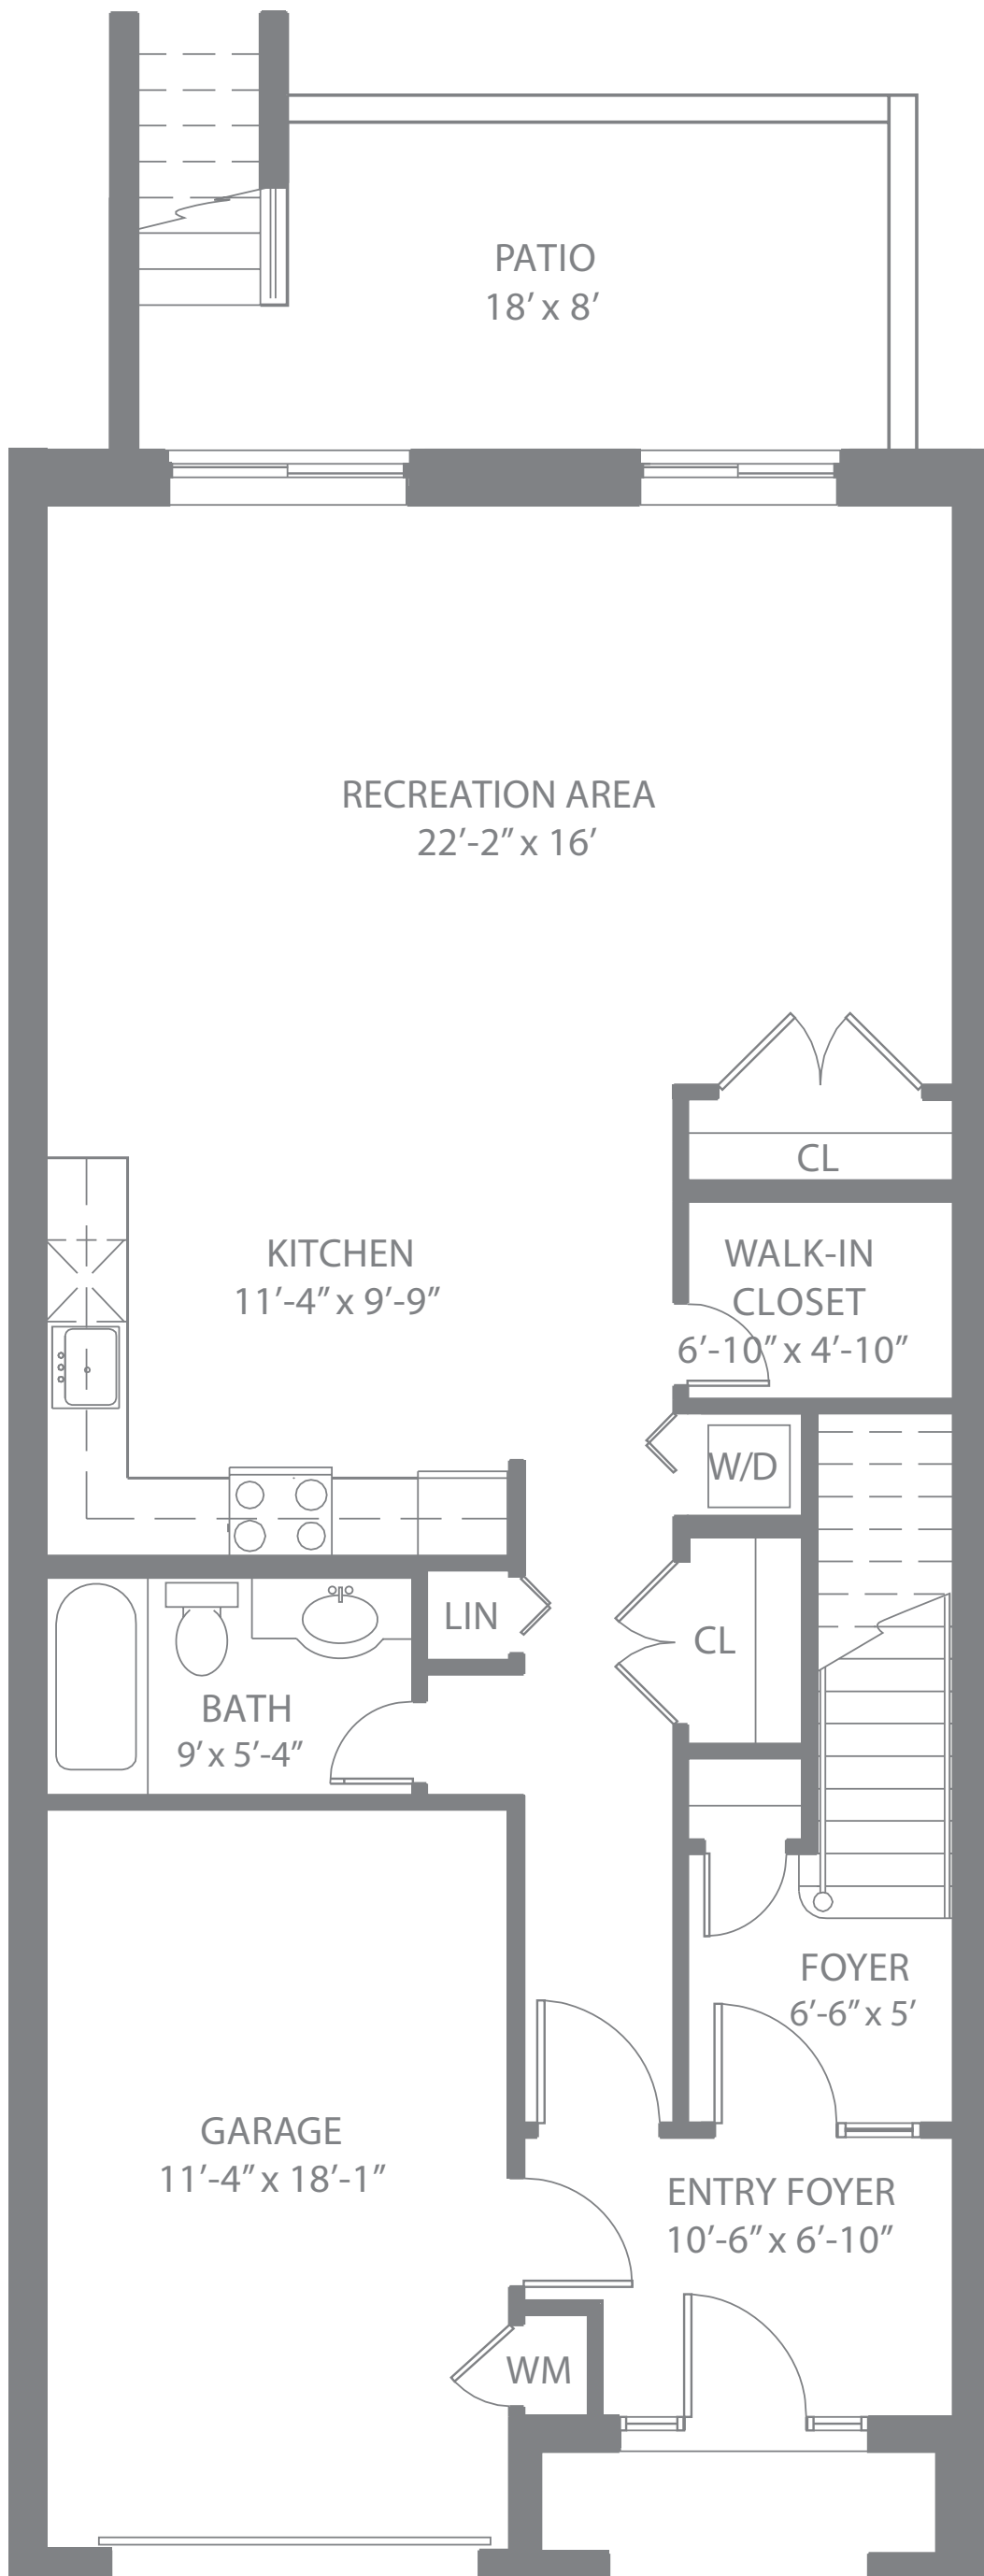

SOUNDVIEW POINTE

BUILDING 7
FIRST FLOOR

RECREATION AREA
1 BATHROOM
PATIO
GARAGE

Sales Center Open Daily
RSVP at 718-819-0888

For more information contact: Venus Lin
Cell: 646-533-3311 • Tel: 718-819-0888
Fax: 718-460-5087 • venus163@gmail.com

All dimensions are approximate and subject to construction variances.
Plans may contain minor variations from floor to floor.