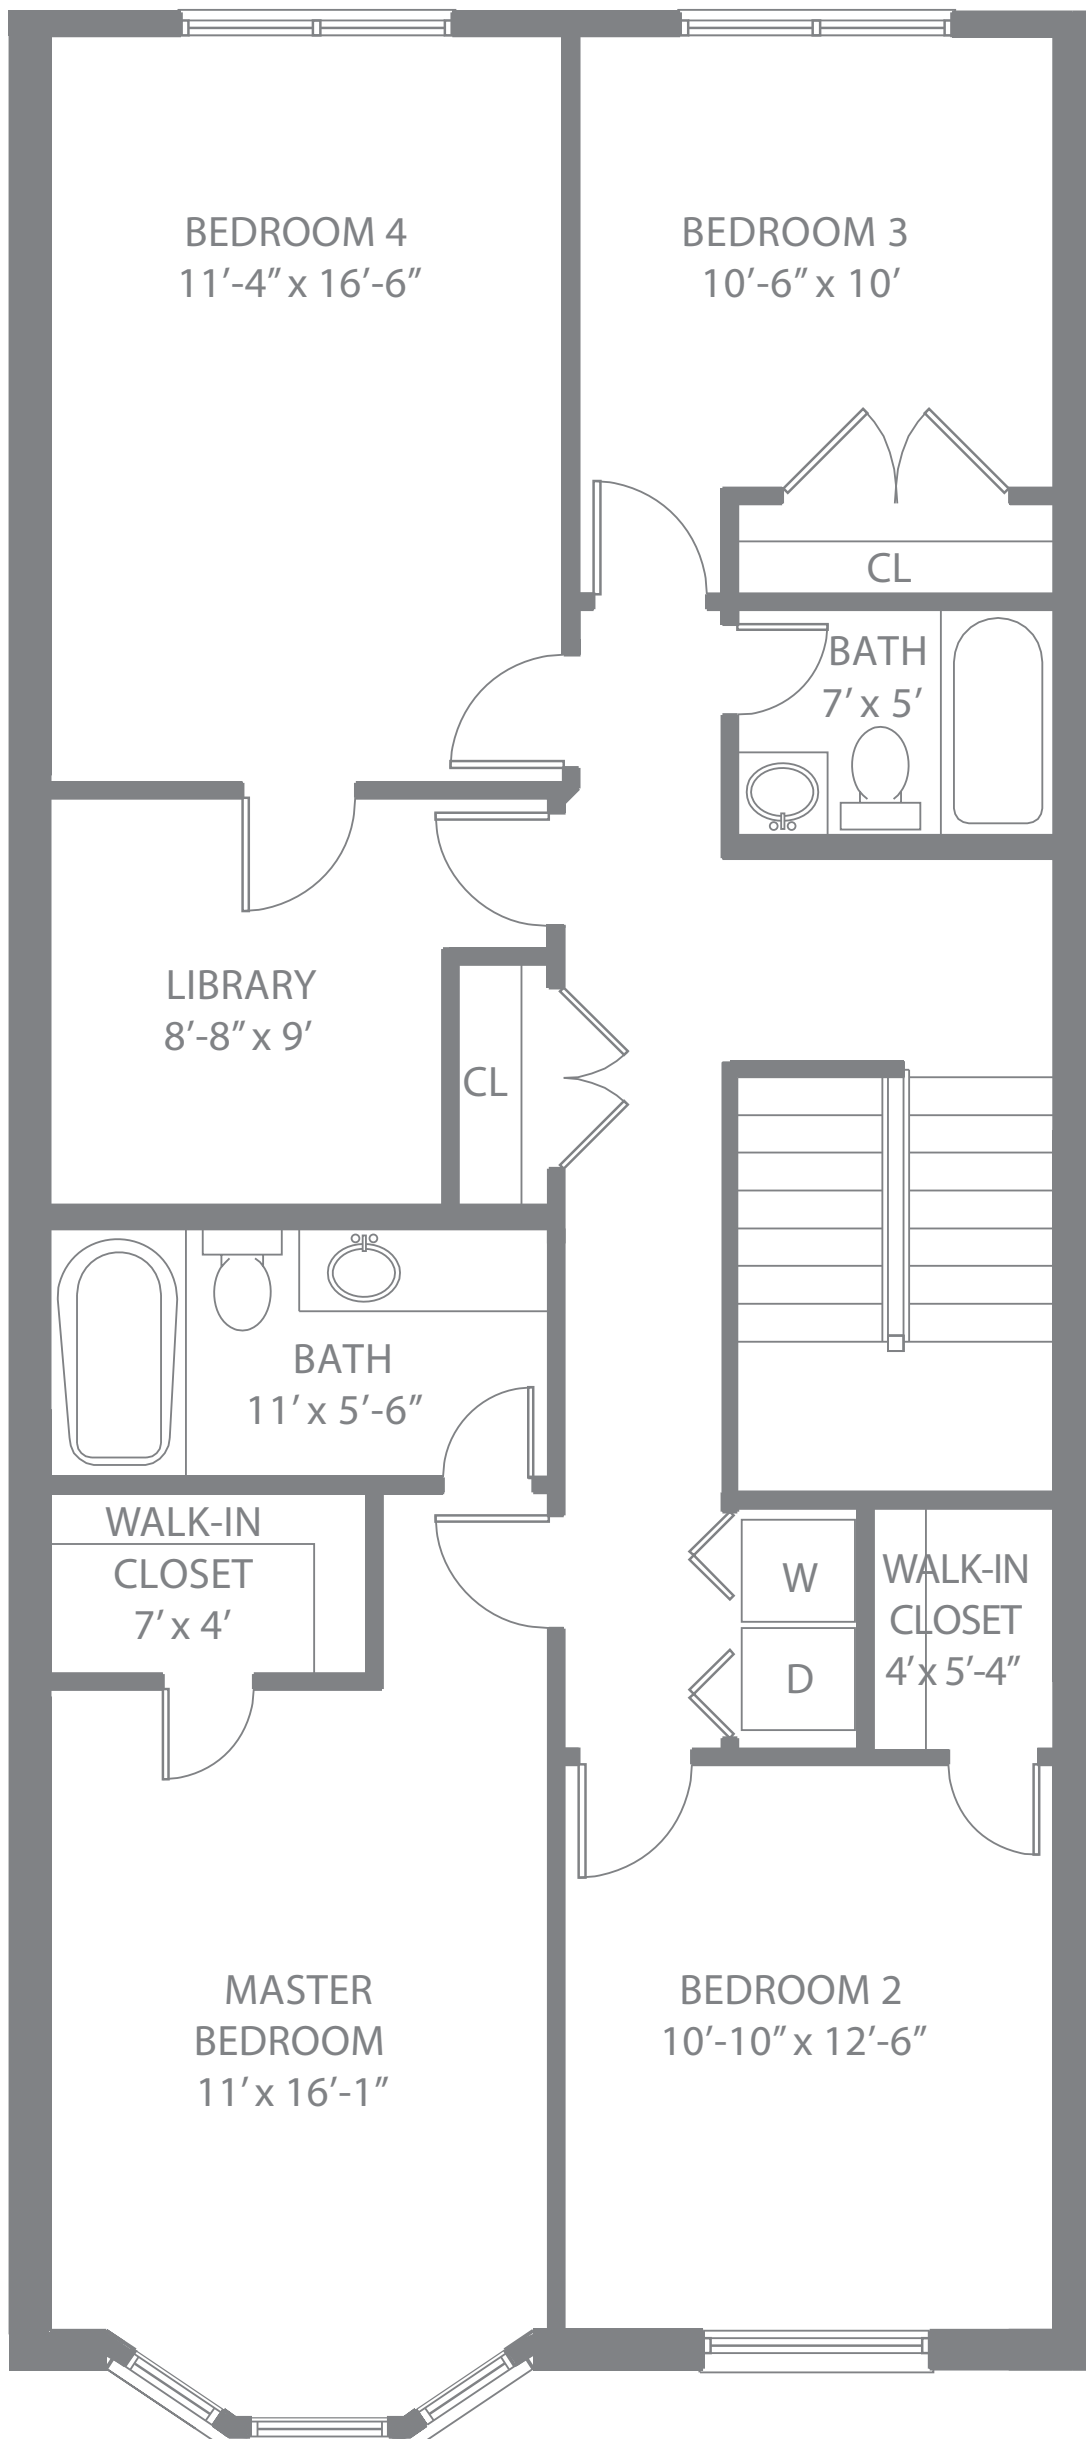

SOUNDVIEW POINTE

BUILDING 4
THIRD FLOOR

4 BEDROOMS
2 BATHROOMS
LIBRARY

Sales Center Open Daily
RSVP at 718-819-0888

For more information contact: Venus Lin
Cell: 646-533-3311 • Tel: 718-819-0888
Fax: 718-460-5087 • venus163@gmail.com

All dimensions are approximate and subject to construction variances.
Plans may contain minor variations from floor to floor.