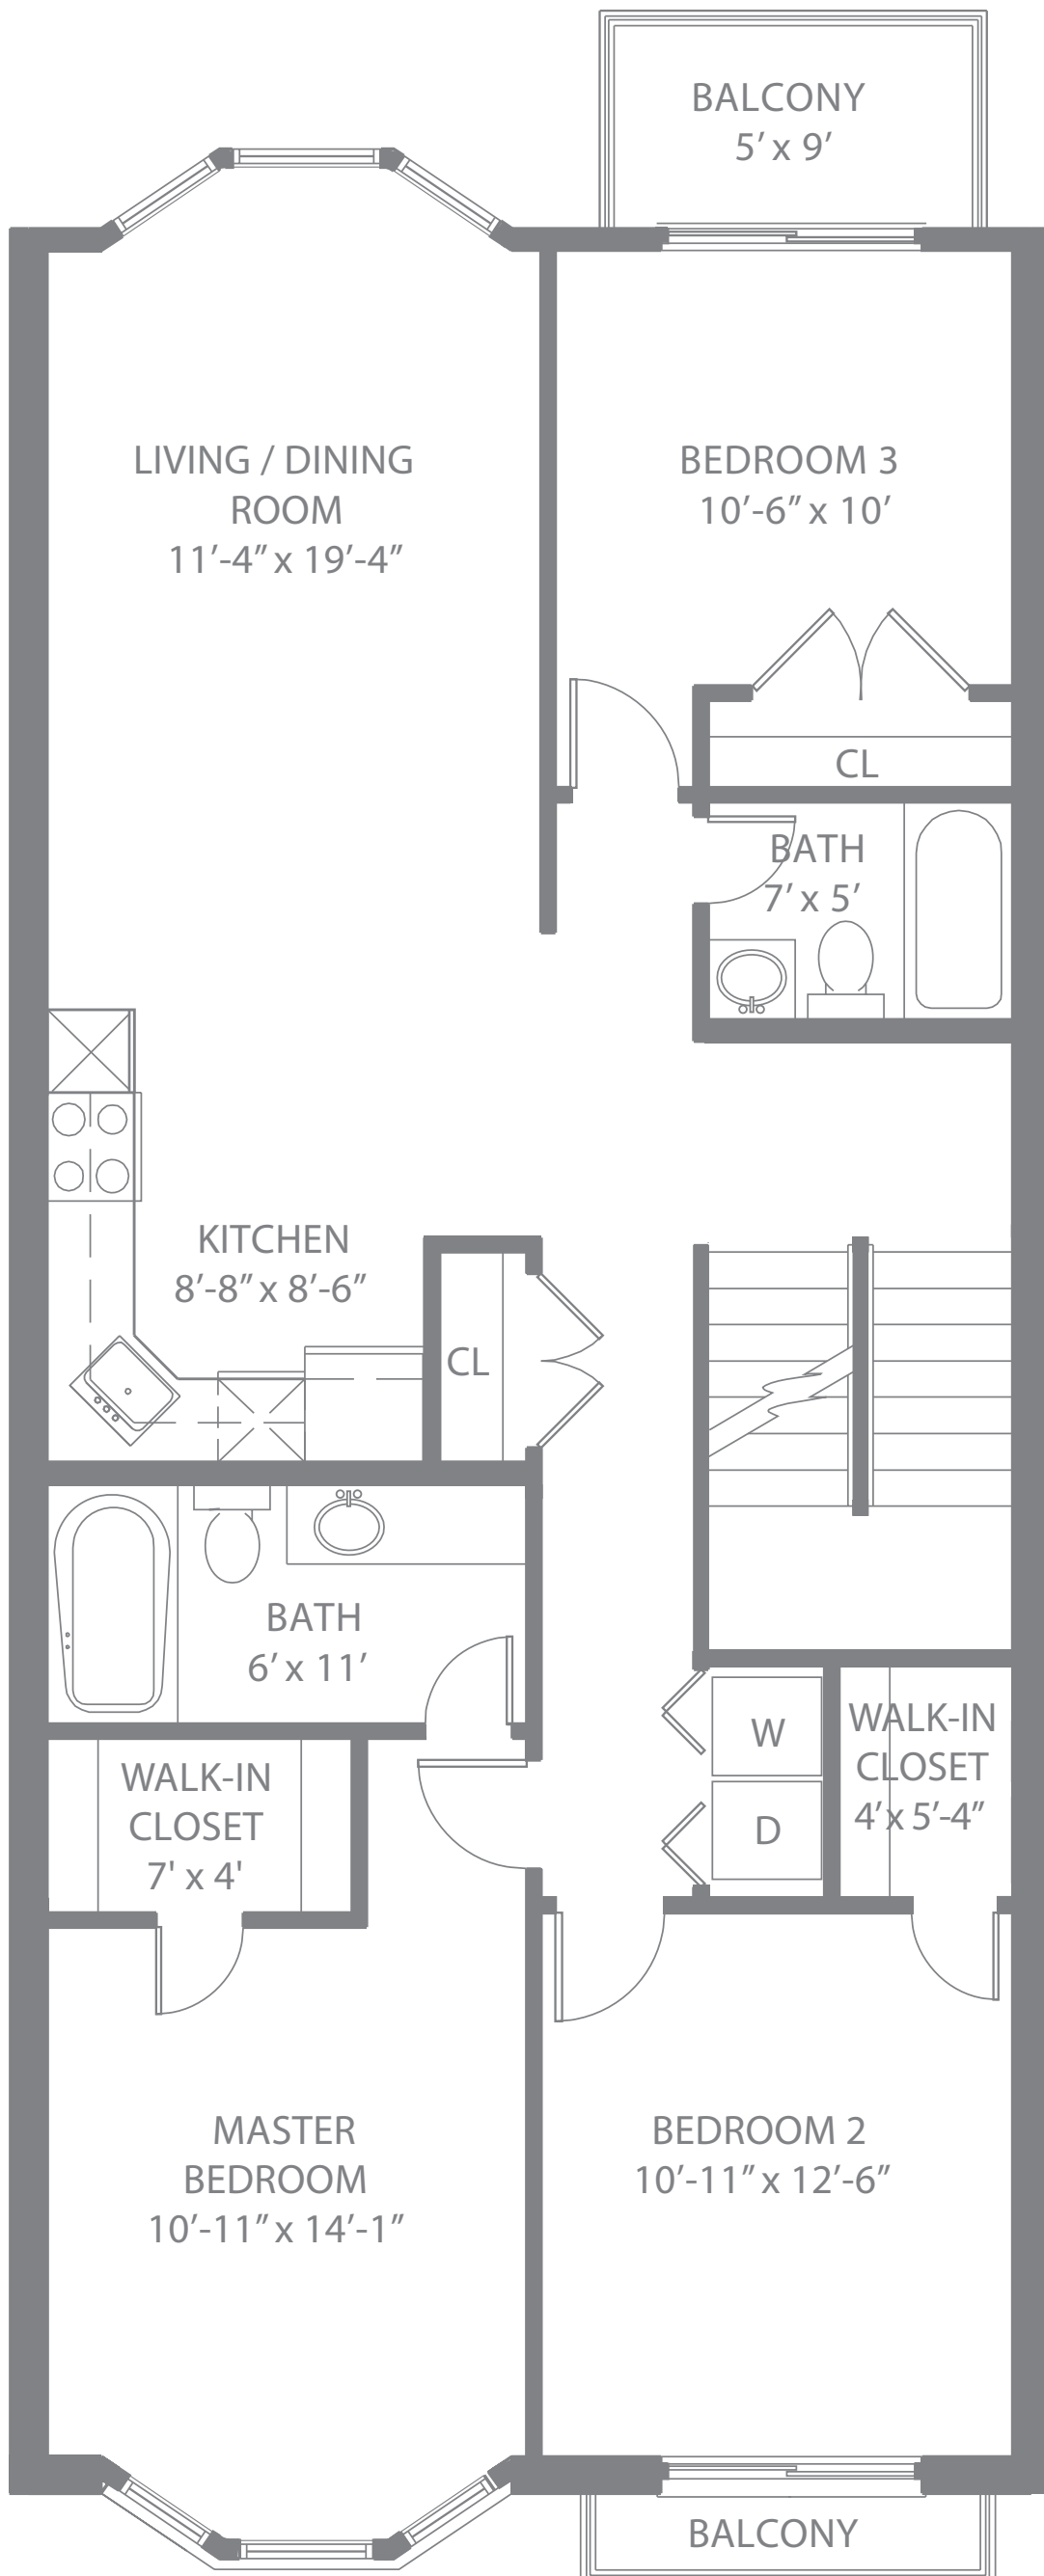

SOUNDVIEW POINTE

BUILDING 4 SECOND FLOOR

3 BEDROOMS
2 BATHROOMS
2 BALCONIES

Sales Center Open Daily
RSVP at 718-819-0888

For more information contact: Venus Lin
Cell: 646-533-3311 • Tel: 718-819-0888
Fax: 718-460-5087 • venus163@gmail.com

All dimensions are approximate and subject to construction variances.
Plans may contain minor variations from floor to floor.