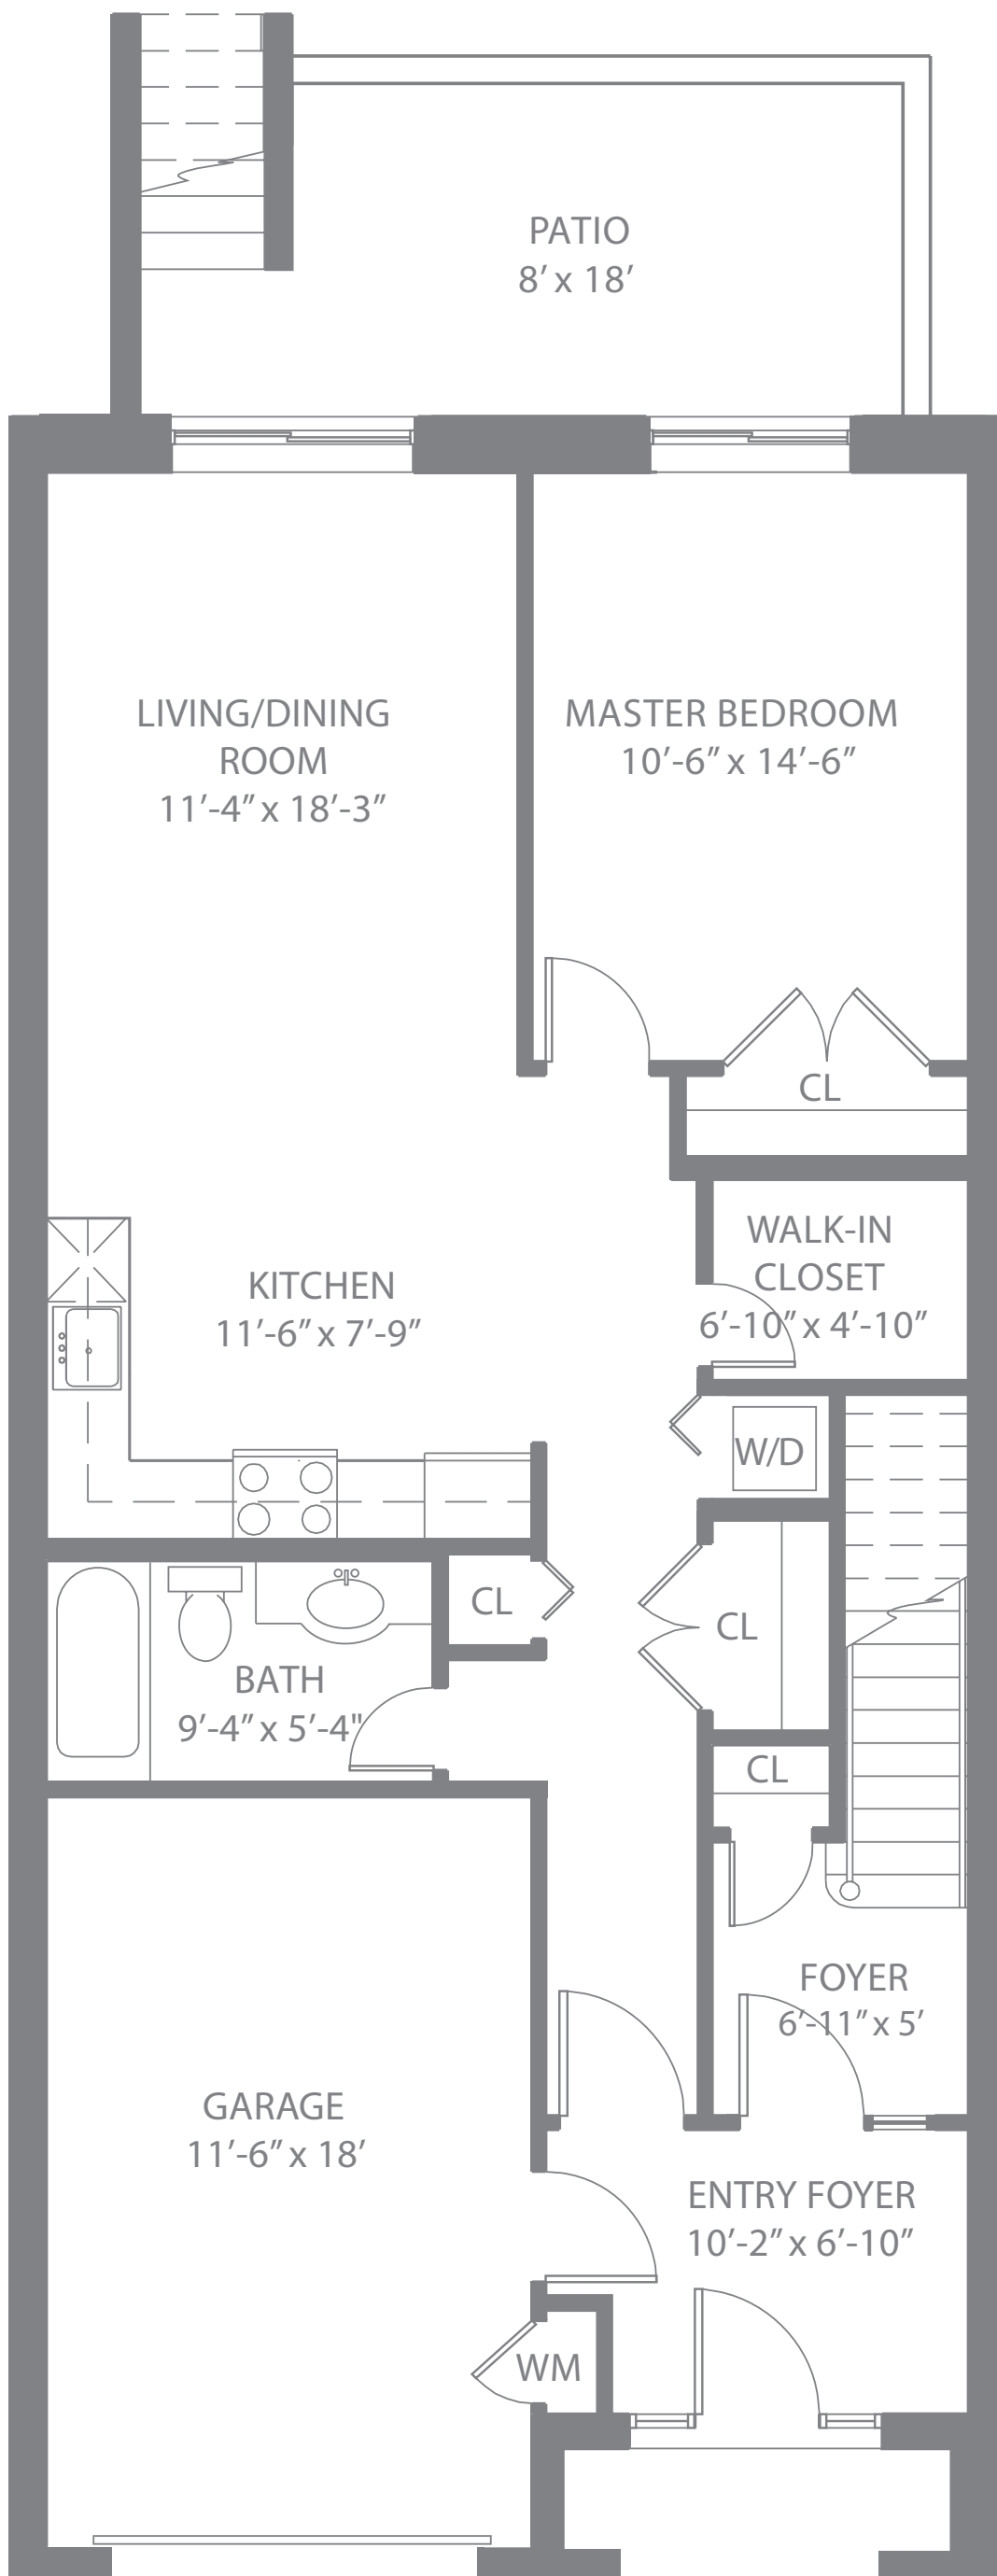

# SOUNDVIEW POINTE

BUILDING 4  
FIRST FLOOR

1 BEDROOM  
1.5 BATHROOMS  
PATIO  
GARAGE

---

---

---

---

---

---

---

---

Sales Center Open Daily  
RSVP at 718-819-0888

For more information contact: Venus Lin  
Cell: 646-533-3311 • Tel: 718-819-0888  
Fax: 718-460-5087 • venus163@gmail.com

All dimensions are approximate and subject to construction variances.  
Plans may contain minor variations from floor to floor.